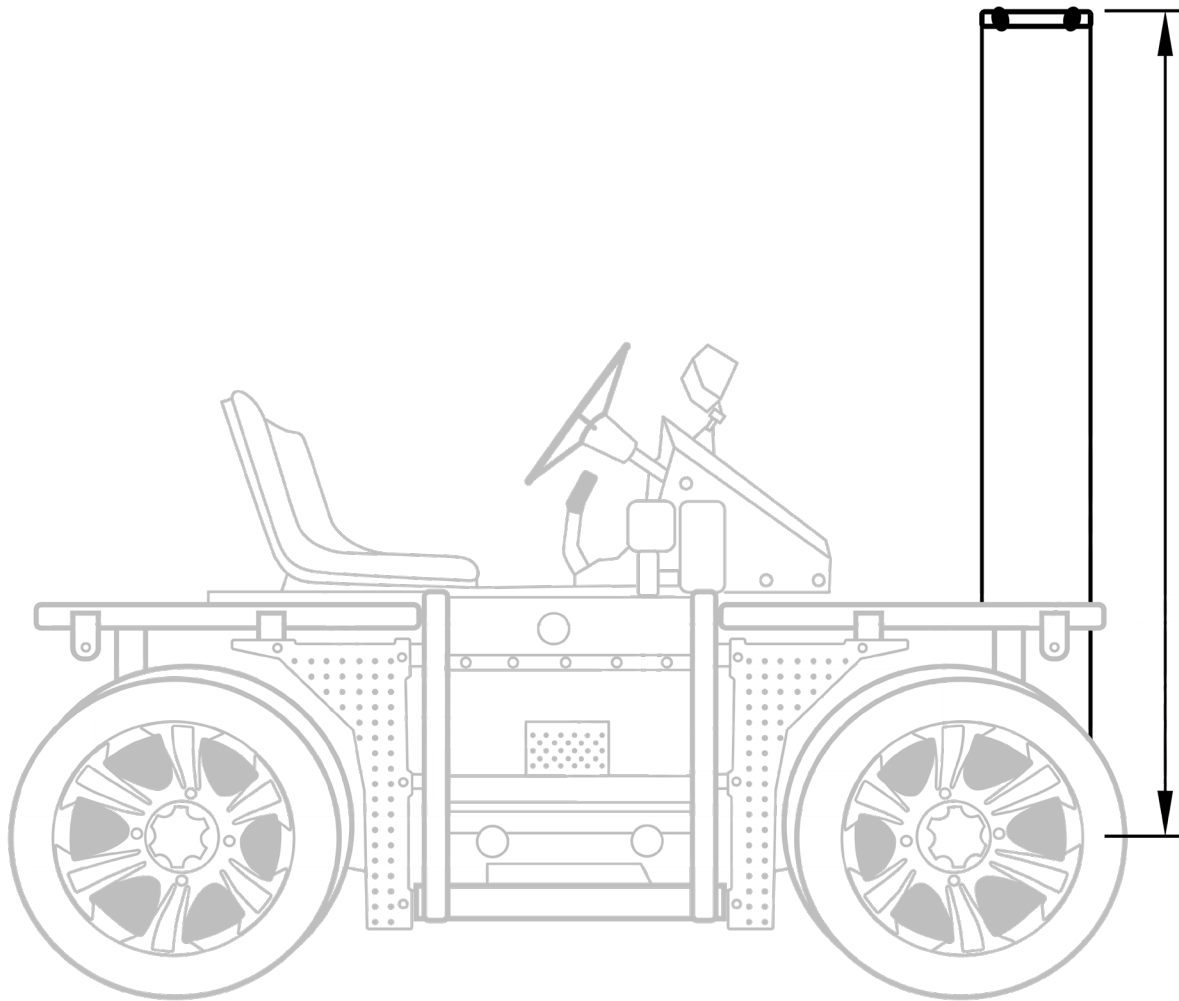

TOWER 16 VERTICAL SLIDER

**5' 3" (1.6 m)
HEIGHT**

**4' 4" (1.3 m)
TRAVEL RANGE**

SHOWN MOUNTED ON PATRIOT MINI