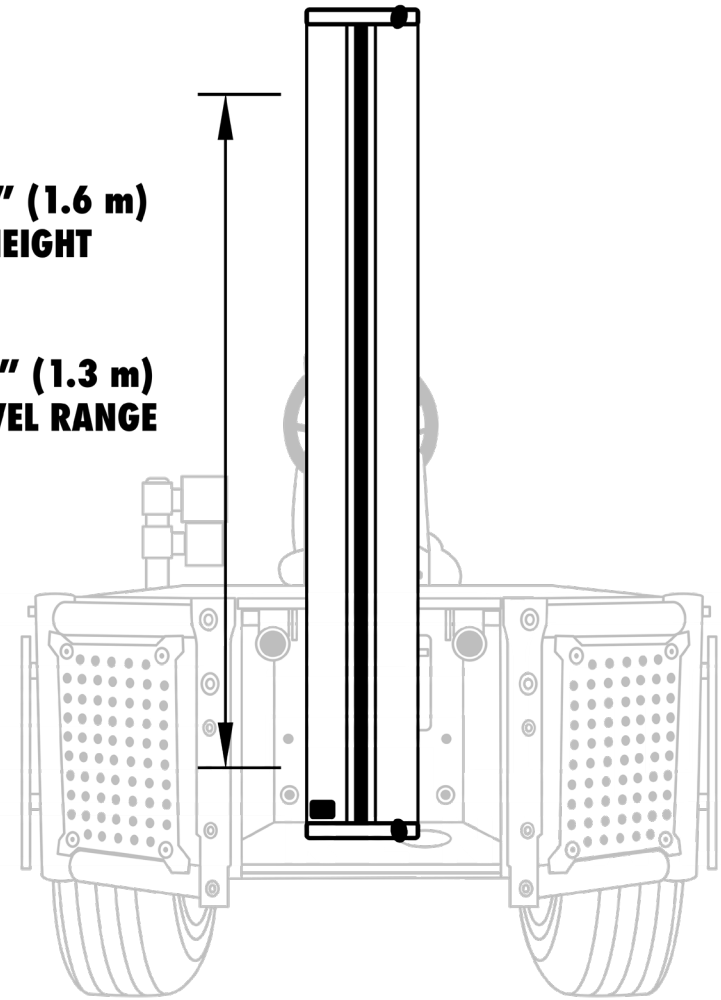

TOWER 16 VERTICAL SLIDER

**5' 3" (1.6 m)
HEIGHT**

**4' 4" (1.3 m)
TRAVEL RANGE**

SHOWN MOUNTED ON PATRIOT MINI