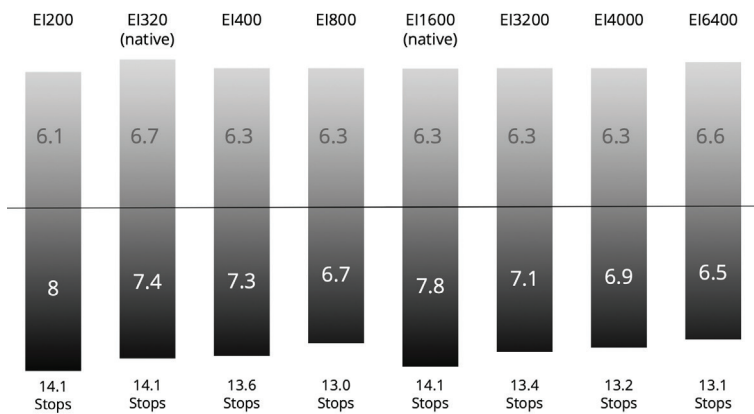

EL GRAYSCALE (ABOVE 30FPS)