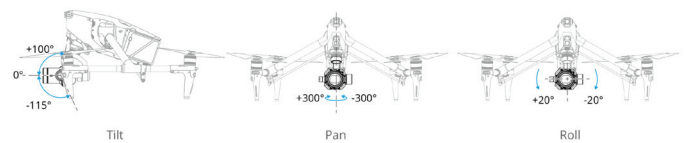

35MM SENSOR

Sensor Type	35mm Full Frame CMOS
Sensor Size (Max Video Recording Area)	36.0x19.0mm
Max Video Resolution	8192x4320
Effective Pixels	44 MP
Video Formats	MOV, CinemaDNG
Dynamic Range	12+ Stops (above 30fps) 14+ Stops (below 30fps)
Dual Native ISO	320/1600 (above 30fps) 800/4000 (below 30fps)
Electronic Shutter Speed	1/8000 - 8s
ISO Range (Photos)	100 - 25600
ISO Range (Videos)	200 - 6400
White Balance (AWB/MWB)	2000K - 10000K

CAMERA AXIS RANGES

Controllable rotation range when landing gear lowered

Controllable rotation range when landing gear raised

ASPHERICAL LENSES

Focal Length	18mm	24mm	35mm	50mm
Aperture Range	F2.8 - F22	F2.8 - F16	F2.8 - F16	F2.8 - F16
Field of View	90.0x66.8°	73.7x53.1°	54.4x37.8°	39.6x27.0°
Close Focus	11.8"	2' 2"	2' 10"	3' 1"
Filter Diameter	55mm	46mm	46mm	46mm
Elements, Groups, ASPH	9/8/3	9/8/3	9/8/3	9/7/2
Barrel	64.5 x	55.0 x	55.0 x	55.0 x
Dimensions	62.8mm	71.2mm	71.2mm	71.2mm
Weight	182g	178g	179g	182g
Filtration	ND 1.2, ND 2.1, UV/IR Cut, UV	MC Opt	Flat	