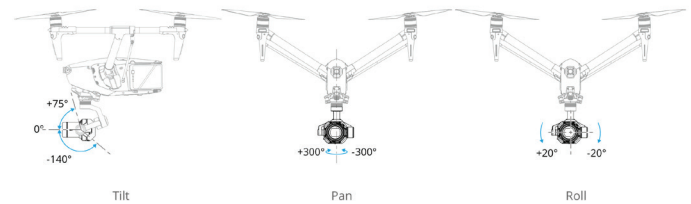

35MM SENSOR

Sensor Type	35mm Full Frame CMOS
Sensor Size (Max Video Recording Area)	36.0x19.0mm
Max Video Resolution	8192x4320
Effective Pixels	44 MP
Video Formats	MOV, CinemaDNG
Dynamic Range	12+ Stops (above 30fps) 14+ Stops (below 30fps)
Dual Native ISO	320/1600 (above 30fps) 800/4000 (below 30fps)
Electronic Shutter Speed	1/8000 - 8s
ISO Range (Photos)	100 - 25600
ISO Range (Videos)	200 - 6400
White Balance (AWB/MWB)	2000K - 10000K

CAMERA AXIS RANGES

Controllable rotation range when landing gear lowered

Controllable rotation range when landing gear raised

ASPHERICAL LENSES

Focal Length	18mm	24mm	35mm	50mm
Aperture Range	F2.8 - F22	F2.8 - F16	F2.8 - F16	F2.8 - F16
Field of View	90.0x66.8°	73.7x53.1°	54.4x37.8°	39.6x27.0°
Close Focus	11.8"	2' 2"	2' 10"	3' 1"
Filter Diameter	55mm	46mm	46mm	46mm
Elements, Groups, ASPH	9/8/3	9/8/3	9/8/3	9/7/2
Barrel	64.5 x	55.0 x	55.0 x	55.0 x
Dimensions	62.8mm	71.2mm	71.2mm	71.2mm
Weight	182g	178g	179g	182g
Filtration	ND 1.2, ND 2.1, UV/IR Cut, UV	MC Opt	Flat	