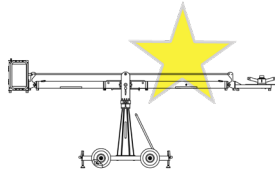

## Eight Size Configurations

The GF-8 Crane is a fixed-arm crane that can be set up in 1-foot increments, with an arm reach range of 8'3" to 26'4", and configurable to be rideable or remote.

In addition, the ultra-modular design of the GF-8 Crane is popular on set for its uncomplicated and efficient setup, no matter which configuration and size are being used.

Its versatility and durability provide smooth movement in tight, confined locations; often used for mounting cameras in a stationary ground position or movement on track.

### Dimensions

The chassis is 2'10" (0.86 m) wide by 5'1" (1.55 m) long. Depending on size configuration, the arm can reach 8' 3" (253 cm) to 26' 4" (805 cm) long, with a max mounting point of 10' 10" (331 cm) to 26' 2" (798 cm) high.