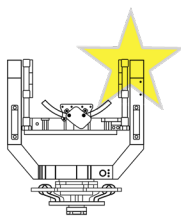

SCORPIO CLASSIC

A Classic Head Designed

The Scorpio is a classically designed stabilized remote head and the first system to introduce the 3rd axis with 360 degrees continuous movements without stop.

Moreover, pan and tilt have two internal slip rings that allow them to continuously rotate 360 degrees, as well as transfer all communication, power, video and auxiliary signals.

It offers both wired or wirelessly operation, and motion capture repeatability.

Its full size frame allows for quick and easy camera installation with little limitation for larger camera packages.

SPECIFICATIONS

Dimensions

The minimum width is 25" (64 cm) and the minimum depth is 12" (30 cm). The minimum height is 34.5" (88 cm) underslung, and 28" (71 cm) overslung.

Weights

The head weighs 72 lbs (33 kgs), and the iso-damp weighs 10 lbs (4.5 kgs) for a total weight of 82 lbs (37.4 kgs). It can carry up to 100 lbs (45 kgs) max payload.

Ranges

Axis ranges are $\pm 360^\circ$ pan and tilt, and $\pm 30^\circ$ roll. Axis speeds are 120°/sec. It can be stabilized up to 300mm focal length.

Accessories

It can be controlled using handwheels, a joystick, or a pan bar.

www.procamrentals.com

(818) 717-0354

marketing@procamrentals.com