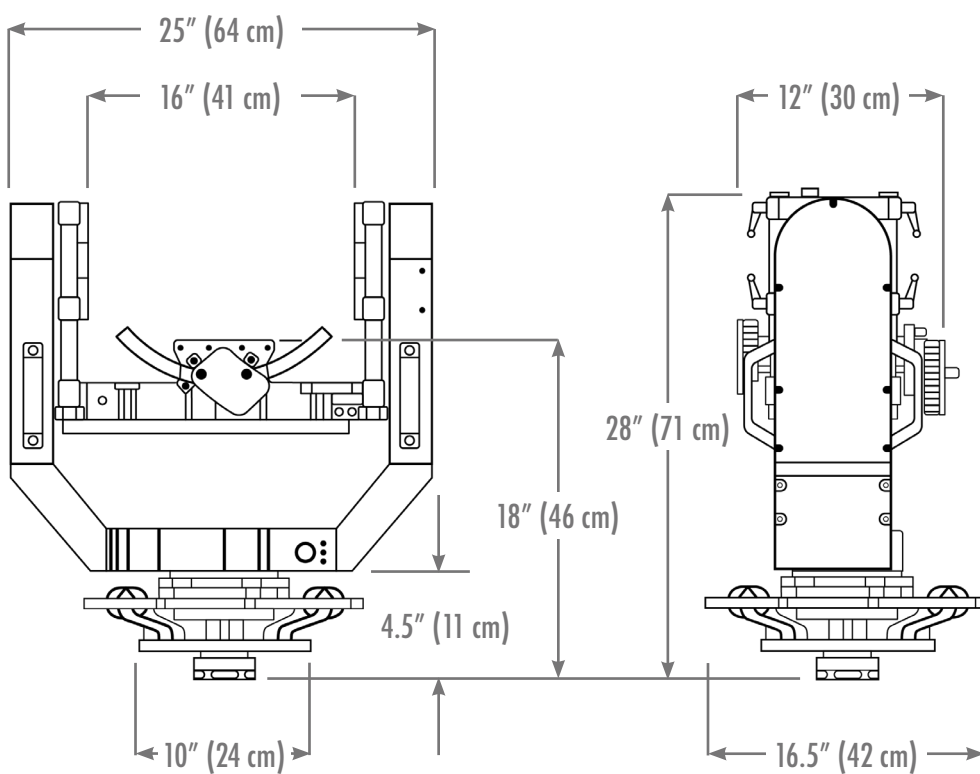

SCORPIO CLASSIC

STABILIZED	Yes
WEIGHT	72 lbs (33 kgs)
MAX PAYLOAD	100 lbs (45 kgs)
RANGE	Pan ±360°, Tilt ±360°, Roll ±30°
MAX SPEED	120°/sec
MAX FOCAL LENGTH	300 mm

UNDERSLUNG MIN HEIGHT	34.5" (88 cm)
UNDERSLUNG MIN WIDTH	25" (64 cm)
UNDERSLUNG MIN DEPTH	12" (30 cm)
OVERSLUNG MIN HEIGHT	28" (71 cm)
OVERSLUNG MIN WIDTH	25" (64 cm)
OVERSLUNG MIN DEPTH	12" (30 cm)

OVERSLUNG