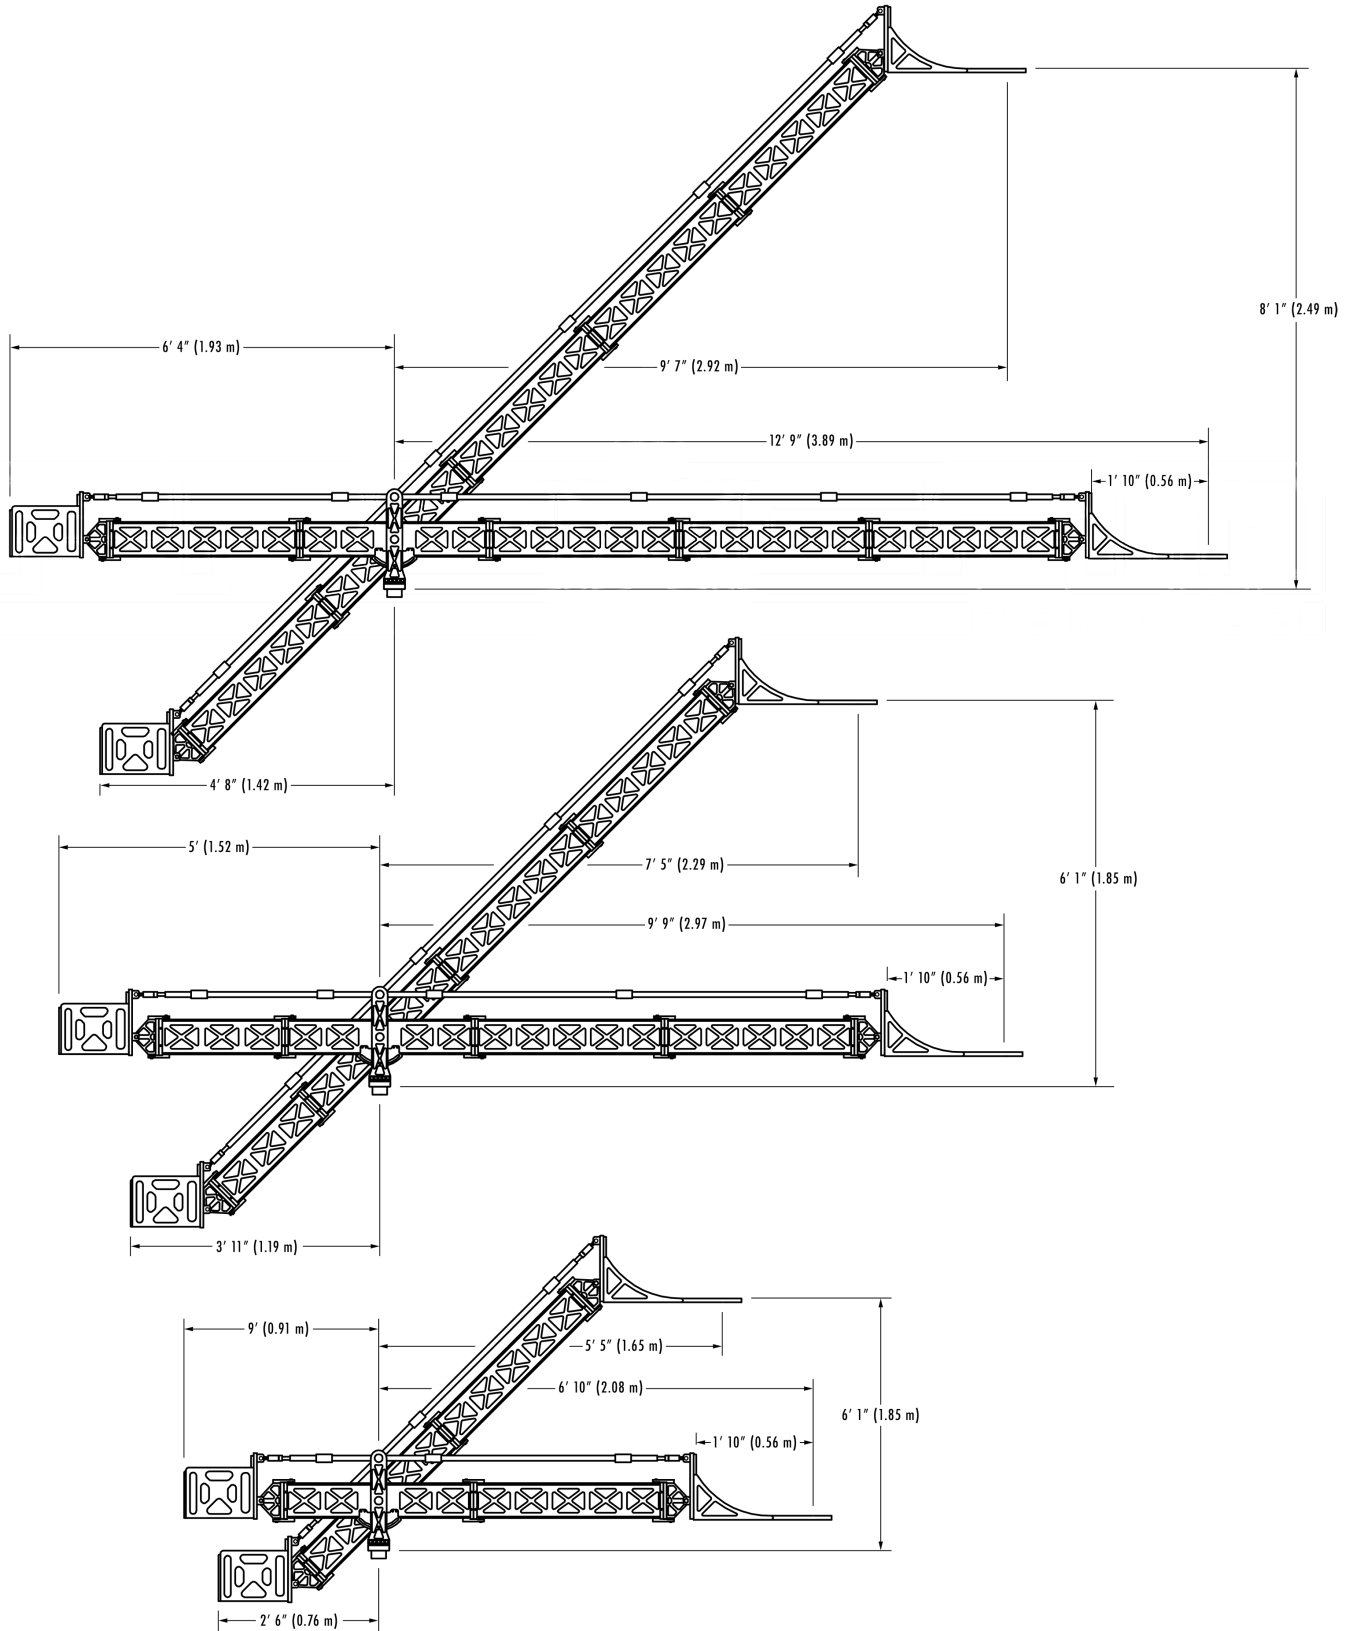

# PRO ARM CRANE

**Technical Questions?**  
**+1 (877) 773-2266**